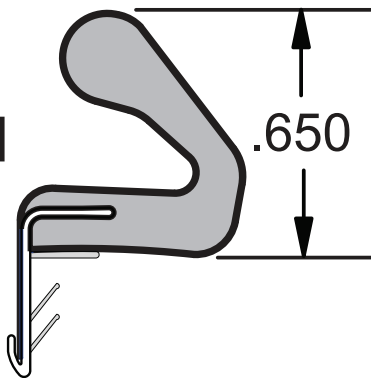

**SIZES AVAILABLE:** 81", 97", & 108"

**Packaging:** 125 Pieces per carton - 24 cartons/skid - 3000 pieces/skid - Minimum order = 1 carton

**V-9651**

**Colors:** Black, White, Beige and Brown  
**Material:** Polyethylene clad urethane foam  
**Kerf Width:** .125"  
**Kerf Height:** .438"